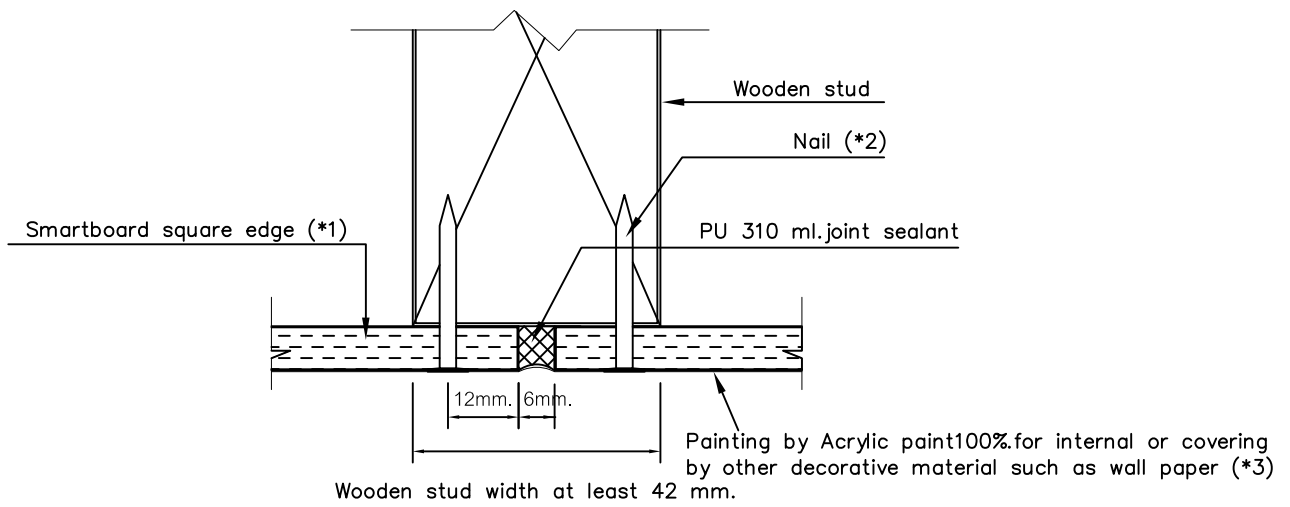

No space lining installation

Space lining installation

* Note

*1 SCG Smartboard 8 mm. thick, choosing appropriate work

*2 Nail for wooden size 1.5 inch.

*3 Painting by Acrylic paint 100% for internal or covering by other decorative material such as wall paper

DIMENSIONS...MM.	NAME	DATE	◀ ⊗	SCALE : NOT TO SCALE	PAGE : 5/13
DRAWN : .RATTHACHART Y.		22/04/2557			
DESIGNED : .DEJA W.		.			Installation of SCG Smartboard with wooden stud (Internal wall)
CHECKED : .DEJA W.		.			
APPROVED : .BODIN D.		.			
CANCEL DWG.NO. : .					
REFER DWG.NO. : .					
CEMENT-BUILDING MATERIALS CO.,LTD.			DIR/FILE :		SCG Smartboard
					